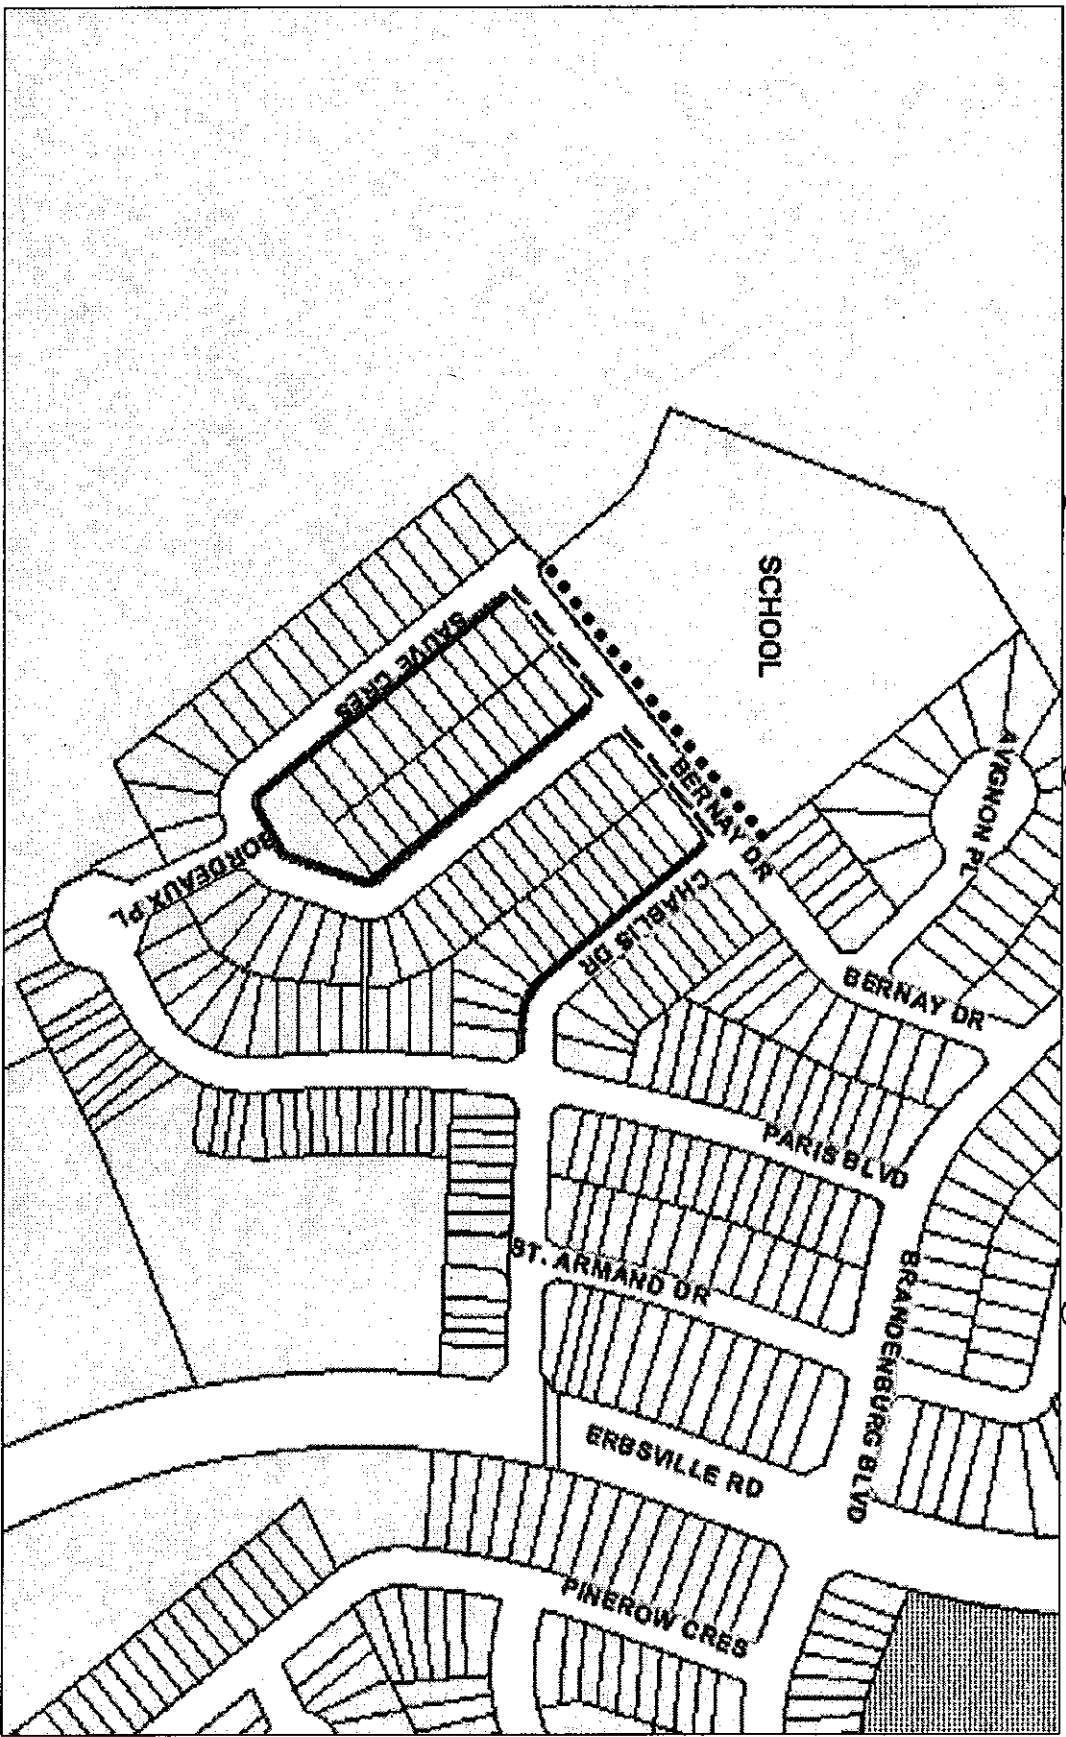

Proposed Changes to On-Street Parking

- No Stopping, School Bus Loading Zone, Parent Drop Off Zone
- - - - - No Stopping 8:00am - 9:00am, 2:30pm - 3:00pm
- No Parking Anytime
- ==== Proposed School Crossing with Adult Crossing Guard